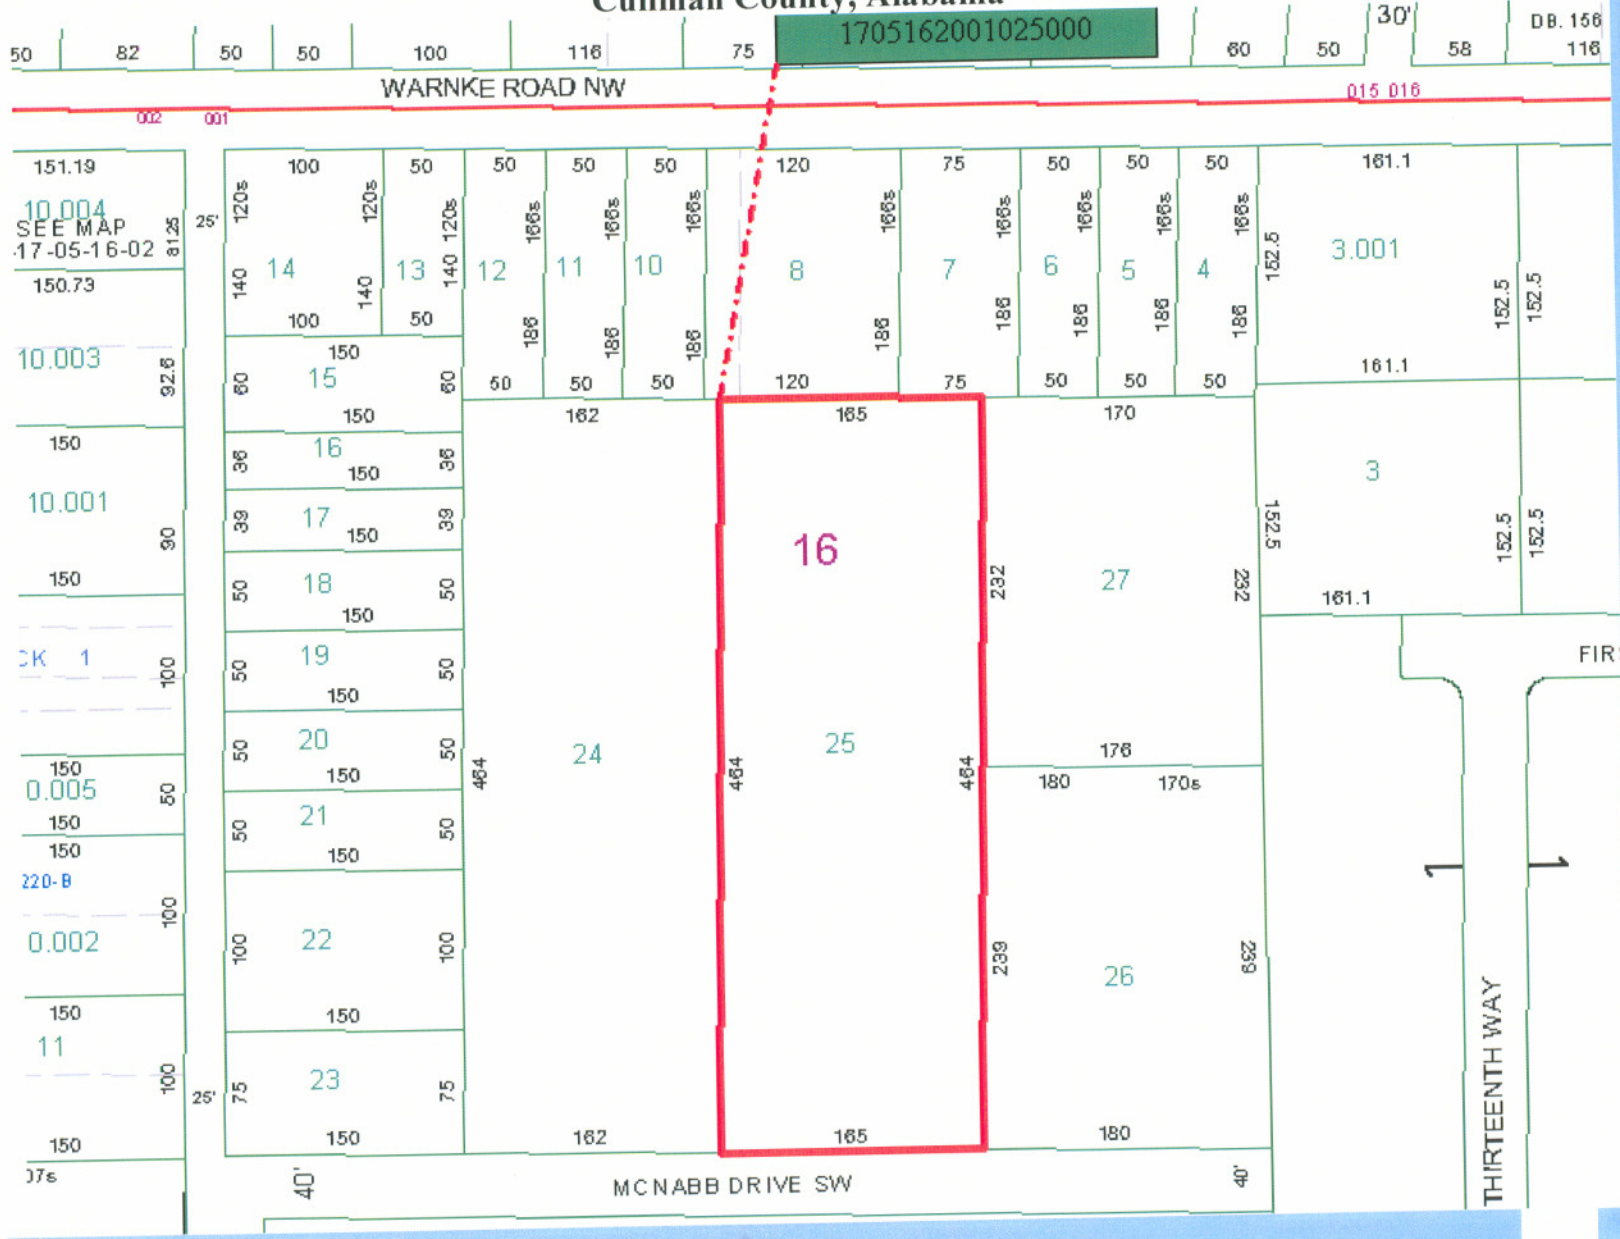

[Help](#)

Cullman County, Alabama

1705162001025000

Search

Parcel

Select a link below to locate a specific parcel:

[1705162001025000](#)
 LAMBERT, CHARLOTTE G
 1355 MCNABB DR SW

Found 1 record(s)

ZOOM TOOLS

In **Out** **Area**

Full **Clear**

Map Size

s d s

Login

Buy

Help